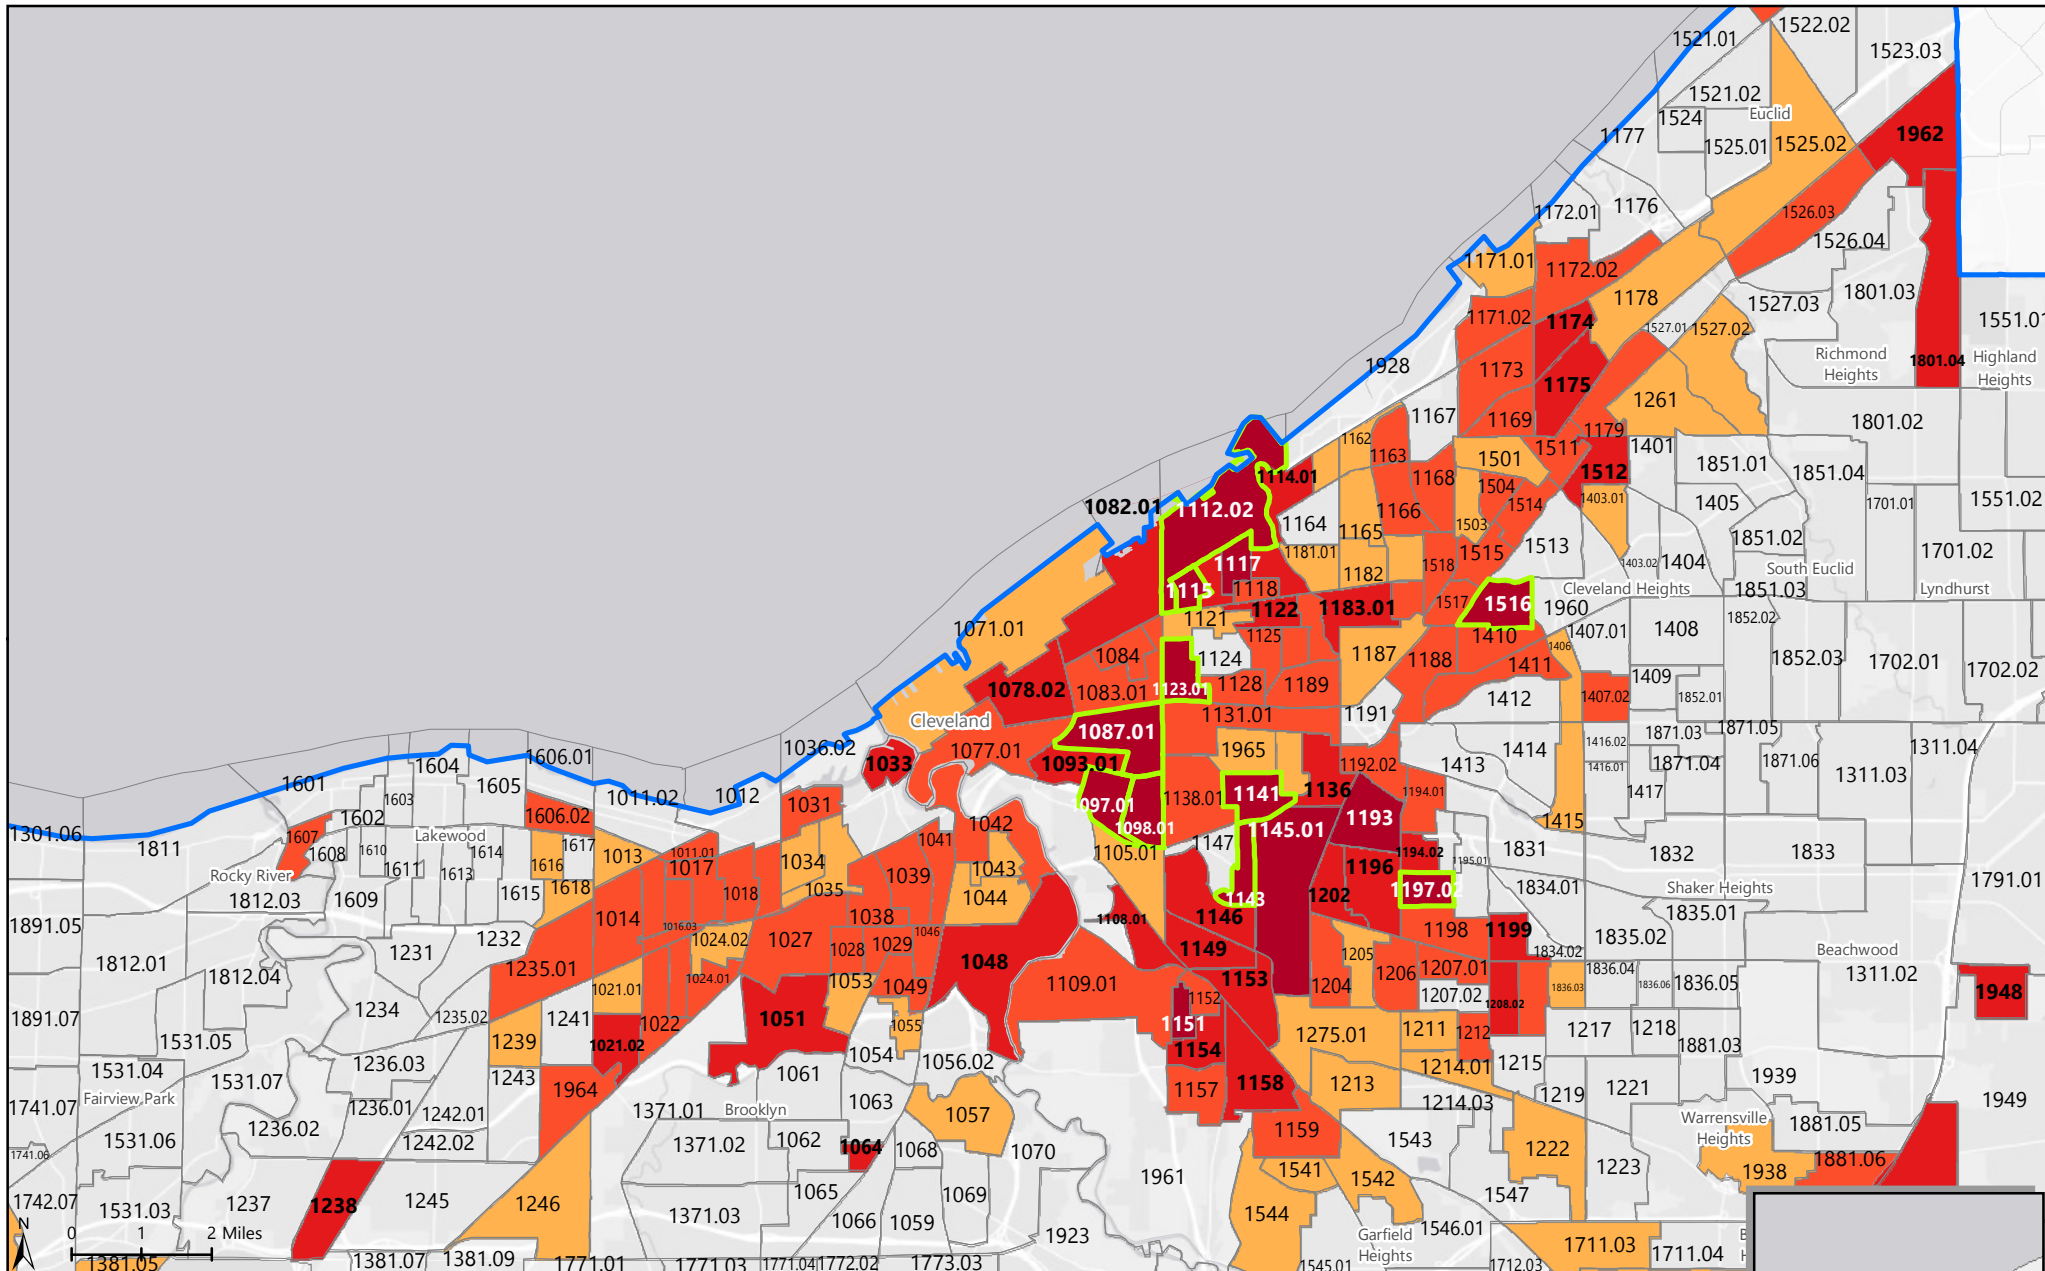

HARD-TO-COUNT CENSUS TRACTS IN CUYAHOGA COUNTY, OHIO

Hardest to Count (HTC)

Tracts in the Nation

Tracts with 2010 mail return rates of 73% or less (in the bottom 20 percent of return rates nationwide) are shaded on the map.

Tracts counted using special Update/Enumerate method; they are hard-to-count but mail return rates are not applicable

Tracts with lowest mail return rate in Cuyahoga County

HTC 2020

Cartography by CUNY Graduate Center, Center for Urban Research, 2018. Data: U.S. Census Bureau; ESRI Basemap. Created: 4/26/2018

For more details and additional information, please visit: <https://www.CensusHardtoCountMaps2020.us>